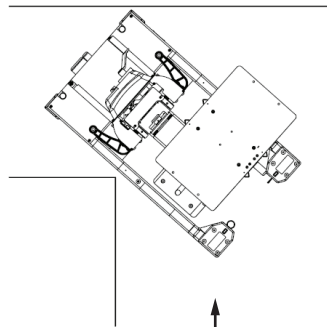

# SL-350X™ HAND-CRANKED LIFT Manual Data Center Lift

The lift can smoothly transition from a 32-inch aisle to a 40-inch aisle.

## Front Caster Swivel Lock Operation

CASTER UNLOCKED  
Key turned horizontally

CASTER LOCKED  
Key turned vertically

## Weight

## Capacity

DESCRIPTION	US (lb)	METRIC (kg)
Platform center (Platform retracted)	350	200
Platform edge (Platform extended)	200	91

DESCRIPTION	US (lb)	METRIC (kg)
Total unit weight	333	151
Shipping weight	462	210