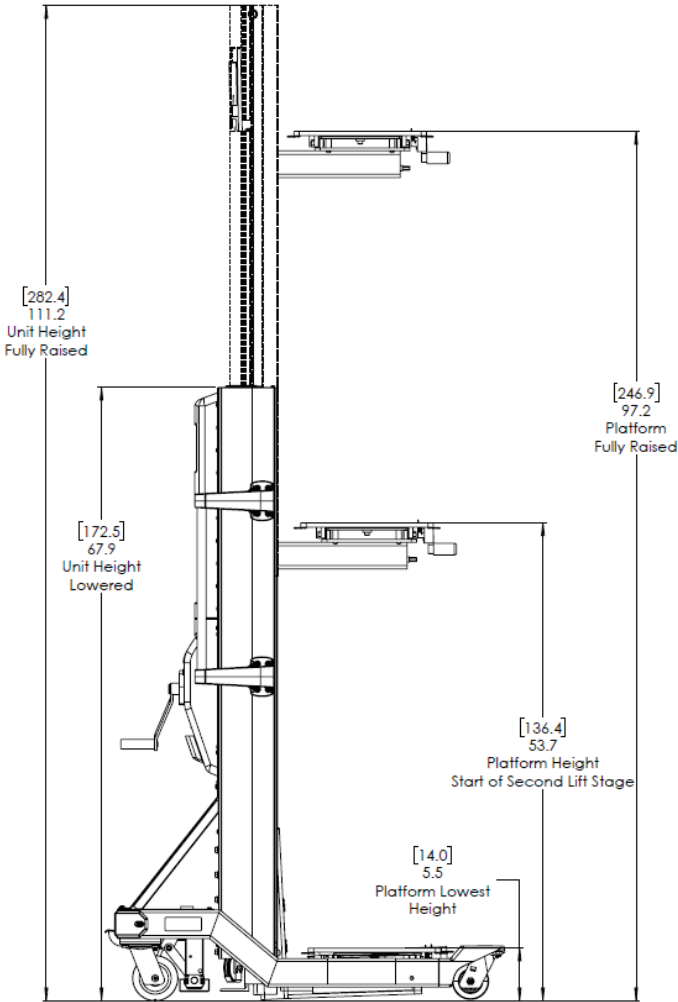

# SL-350X™ HAND-CRANKED LIFT Manual Data Center Lift

The lift can smoothly transition from a 32-inch aisle to a 40-inch aisle.

## Front Caster Swivel Lock Operation

CASTER UNLOCKED  
Key turned horizontally

CASTER LOCKED  
Key turned vertically

## Weight

## Capacity

DESCRIPTION	US (lb)	METRIC (kg)
Platform center (Platform retracted)	350	200
Platform edge (Platform extended)	200	91

DESCRIPTION	US (lb)	METRIC (kg)
Total unit weight	333	151
Shipping weight	462	210