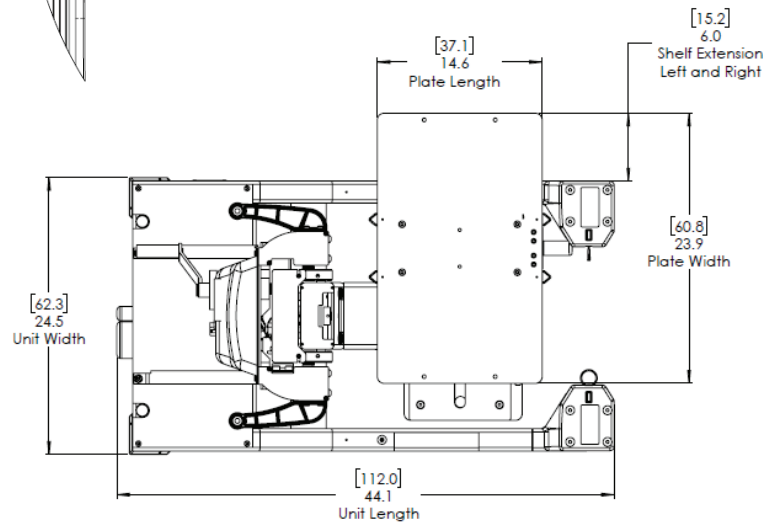

# SL-350X™ HAND-CRANKED LIFT Manual Data Center Lift

The lift can smoothly transition from a 32-inch aisle to a 40-inch aisle.

## Front Caster Swivel Lock Operation

CASTER UNLOCKED  
Key turned horizontally

CASTER LOCKED  
Key turned vertically

## Weight

## Capacity

DESCRIPTION	US (lb)	METRIC (kg)
Platform center (Platform retracted)	350	200
Platform edge (Platform extended)	200	91

DESCRIPTION	US (lb)	METRIC (kg)
Total unit weight	333	151
Shipping weight	462	210