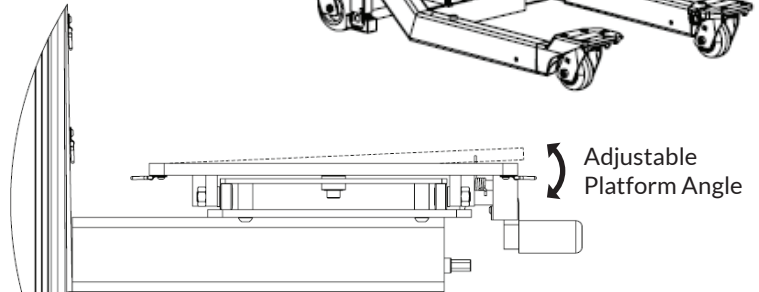

# SL-350X™ HAND-CRANKED LIFT Manual Data Center Lift

The lift can smoothly transition from a 32-inch aisle to a 40-inch aisle.

## Front Caster Swivel Lock Operation

CASTER UNLOCKED  
Key turned horizontally

CASTER LOCKED  
Key turned vertically

## Weight

## Capacity

DESCRIPTION	US (lb)	METRIC (kg)
Platform center (Platform retracted)	350	200
Platform edge (Platform extended)	200	91

DESCRIPTION	US (lb)	METRIC (kg)
Total unit weight	333	151
Shipping weight	462	210