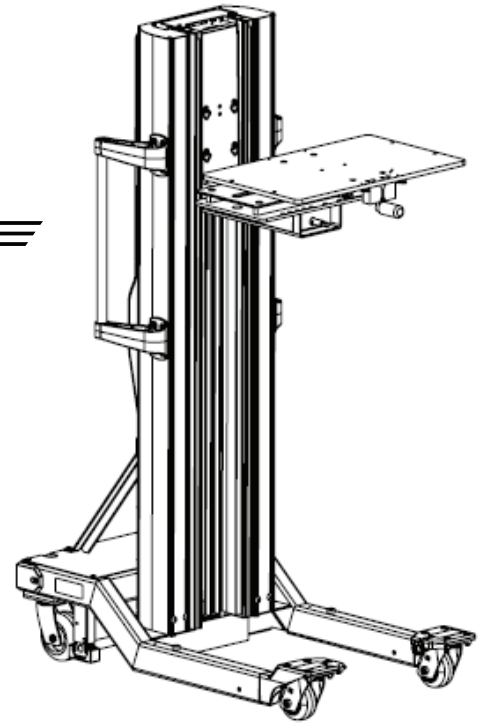

# SL-350X™ HAND-CRANKED LIFT Manual Data Center Lift

The lift can smoothly transition from a 32-inch aisle to a 40-inch aisle.

## Front Caster Swivel Lock Operation

CASTER UNLOCKED  
Key turned horizontally

CASTER LOCKED  
Key turned vertically

## Weight

## Capacity

DESCRIPTION	US (lb)	METRIC (kg)
Platform center (Platform retracted)	350	200
Platform edge (Platform extended)	200	91

DESCRIPTION	US (lb)	METRIC (kg)
Total unit weight	333	151
Shipping weight	462	210