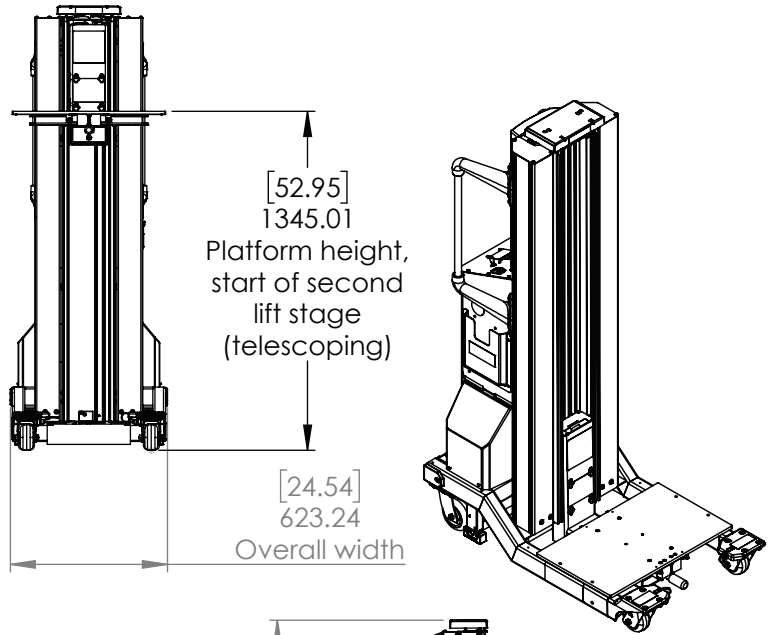

- ✓ 500 lb (227 kg) lift capacity
- ✓ Lifts and supports servers to over 52U high (8 ft or 2.44 m)
- ✓ Side-loading usability for loading parallel to racks on either side of an aisle
- ✓ Over 2° of platform angle tilt adjustment
- ✓ Can traverse grades up to a maximum of 6°
- ✓ Optional 1-, 3-, or 5-year Extended Service and Warranty contracts

Working Dimensions	US	Metric
Platform Height, Extended	7.86'	2.4 m
Platform Height, Lowered	5.37"	13.6 cm
Shelf Movement per side	6.0"	15.2 cm
Movable Platform Width	14.6"	36.8 cm
Platform Width	24"	61.0 cm
Platform Angle Adjustment	2°	2°
Rear Caster Wheel Diameter	5"	12.7 cm
Front Caster Wheel Diameter	4"	10.2 cm
Caster Wheel Width	2"	5.08 cm
Zero Turn Radius*	0°	0°
Aisle & "T" Intersection Turn Limit	32"	81.3 cm
Minimum Aisle Width	25"	63.5 cm

*Unit can pivot on axis when front casters are unlocked

Product Dimensions	US	Metric
Unit Height (Lowered)	5' 9.4"	1.76m
Unit Height (Raised)	9' 2.8"	2.81m
Length	3' 8"	1.12m
Width	2' 0.5"	0.62m

Capacity and Weight	US	Metric
Capacity at Platform Center	500 lbs	227 kg
Capacity at Platform Edge	300 lb	136 kg
Total Unit Weight	455 lb	206 kg
Shipping Weight	557 lb	253 kg
Rated Cable Failure Load	4000 lb	1814 kg