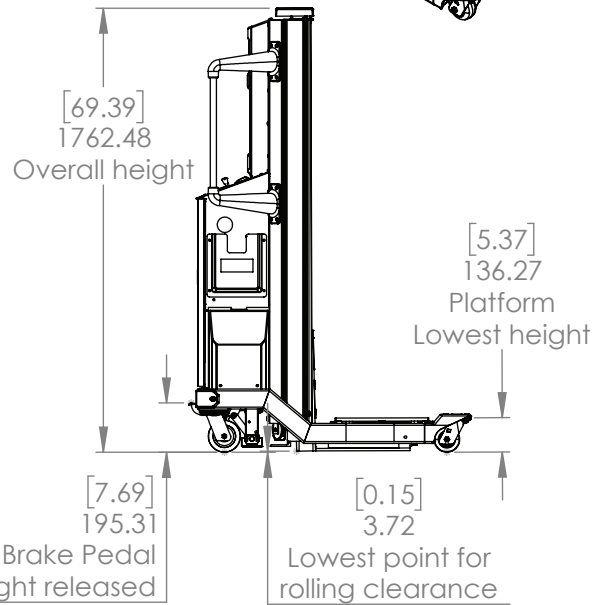

- ✓ 500 lb (227 kg) lift capacity
- ✓ Lifts and supports servers to over 52U high (8 ft or 2.44 m)
- ✓ Side-loading usability for loading parallel to racks on either side of an aisle
- ✓ Over 2° of platform angle tilt adjustment
- ✓ Can traverse grades up to a maximum of 6°
- ✓ Optional 1-, 3-, or 5-year Extended Service and Warranty contracts

Working Dimensions	US	Metric
Platform Height, Extended	7.86'	2.4 m
Platform Height, Lowered	5.37"	13.6 cm
Shelf Movement per side	6.0"	15.2 cm
Movable Platform Width	14.6"	36.8 cm
Platform Width	24"	61.0 cm
Platform Angle Adjustment	2°	2°
Rear Caster Wheel Diameter	5"	12.7 cm
Front Caster Wheel Diameter	4"	10.2 cm
Caster Wheel Width	2"	5.08 cm
Zero Turn Radius*	0°	0°
Aisle & "T" Intersection Turn Limit	32"	81.3 cm
Minimum Aisle Width	25"	63.5 cm

*Unit can pivot on axis when front casters are unlocked

Product Dimensions	US	Metric
Unit Height (Lowered)	5' 9.4"	1.76m
Unit Height (Raised)	9' 2.8"	2.81m
Length	3' 8"	1.12m
Width	2' 0.5"	0.62m

Capacity and Weight	US	Metric
Capacity at Platform Center	500 lbs	227 kg
Capacity at Platform Edge	300 lb	136 kg
Total Unit Weight	455 lb	206 kg
Shipping Weight	557 lb	253 kg
Rated Cable Failure Load	4000 lb	1814 kg