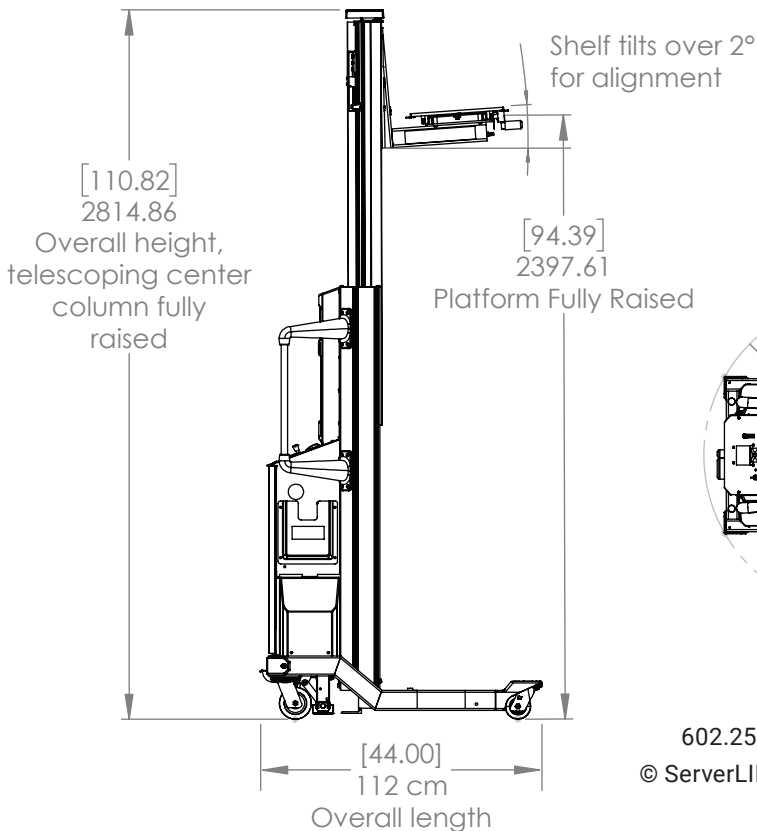

- ✓ 500 lb (227 kg) lift capacity
- ✓ Lifts and supports servers to over 52U high (8 ft or 2.44 m)
- ✓ Side-loading usability for loading parallel to racks on either side of an aisle
- ✓ Over 2° of platform angle tilt adjustment
- ✓ Can traverse grades up to a maximum of 6°
- ✓ Optional 1-, 3-, or 5-year Extended Service and Warranty contracts

Working Dimensions	US	Metric
Platform Height, Extended	7.86'	2.4 m
Platform Height, Lowered	5.37"	13.6 cm
Shelf Movement per side	6.0"	15.2 cm
Movable Platform Width	14.6"	36.8 cm
Platform Width	24"	61.0 cm
Platform Angle Adjustment	2°	2°
Rear Caster Wheel Diameter	5"	12.7 cm
Front Caster Wheel Diameter	4"	10.2 cm
Caster Wheel Width	2"	5.08 cm
Zero Turn Radius*	0°	0°
Aisle & "T" Intersection Turn Limit	32"	81.3 cm
Minimum Aisle Width	25"	63.5 cm

*Unit can pivot on axis when front casters are unlocked

Product Dimensions	US	Metric
Unit Height (Lowered)	5' 9.4"	1.76m
Unit Height (Raised)	9' 2.8"	2.81m
Length	3' 8"	1.12m
Width	2' 0.5"	0.62m

Capacity and Weight	US	Metric
Capacity at Platform Center	500 lbs	227 kg
Capacity at Platform Edge	300 lb	136 kg
Total Unit Weight	455 lb	206 kg
Shipping Weight	557 lb	253 kg
Rated Cable Failure Load	4000 lb	1814 kg