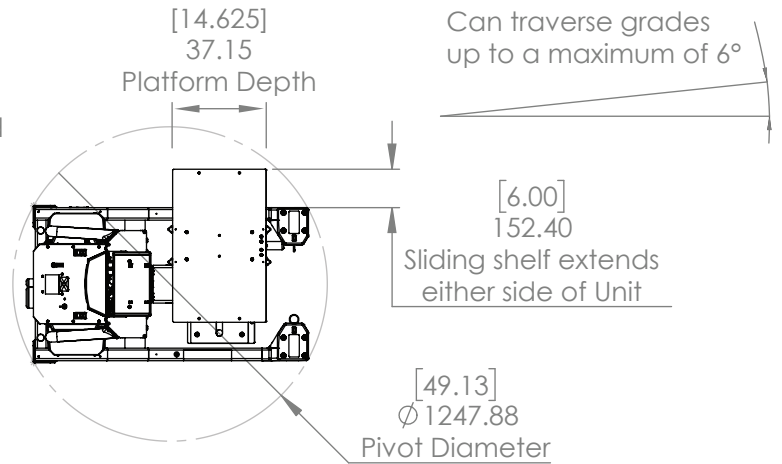

- ✓ 500 lb (227 kg) lift capacity
- ✓ Lifts and supports servers to over 52U high (8 ft or 2.44 m)
- ✓ Side-loading usability for loading parallel to racks on either side of an aisle
- ✓ Over 2° of platform angle tilt adjustment
- ✓ Can traverse grades up to a maximum of 6°
- ✓ Optional 1-, 3-, or 5-year Extended Service and Warranty contracts

Working Dimensions	US	Metric
Platform Height, Extended	7.86'	2.4 m
Platform Height, Lowered	5.37"	13.6 cm
Shelf Movement per side	6.0"	15.2 cm
Movable Platform Width	14.6"	36.8 cm
Platform Width	24"	61.0 cm
Platform Angle Adjustment	2°	2°
Rear Caster Wheel Diameter	5"	12.7 cm
Front Caster Wheel Diameter	4"	10.2 cm
Caster Wheel Width	2"	5.08 cm
Zero Turn Radius*	0°	0°
Aisle & "T" Intersection Turn Limit	32"	81.3 cm
Minimum Aisle Width	25"	63.5 cm

*Unit can pivot on axis when front casters are unlocked

Product Dimensions	US	Metric
Unit Height (Lowered)	5' 9.4"	1.76m
Unit Height (Raised)	9' 2.8"	2.81m
Length	3' 8"	1.12m
Width	2' 0.5"	0.62m

Capacity and Weight	US	Metric
Capacity at Platform Center	500 lbs	227 kg
Capacity at Platform Edge	300 lb	136 kg
Total Unit Weight	455 lb	206 kg
Shipping Weight	557 lb	253 kg
Rated Cable Failure Load	4000 lb	1814 kg