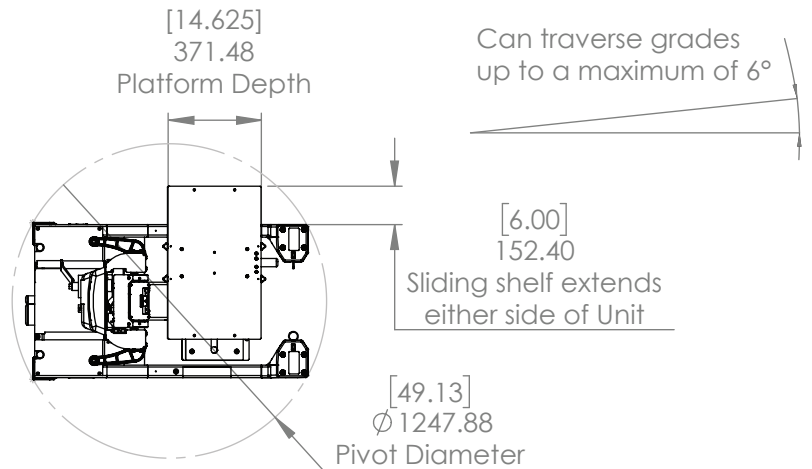

- ✓ 350 lb (159 kg) load capacity
- ✓ Operate in narrow aisles as small as 36" wide (91 cm)
- ✓ Server support to over 52U high (8 ft or 2.44 m)
- ✓ Over 2° of platform angle tilt adjustment
- ✓ Can traverse grades up to a maximum of 6°
- ✓ Optional 3 or 5-year Extended Service and Warranty contracts

Working Dimensions	US	Metric
Platform Height, Extended	8.0'	2.44 m
Platform Height, Lowered	5.3"	13.5 cm
Shelf Movement per side	6.0"	15.2 cm
Movable Platform Width	14.6"	36.8 cm
Platform Length	24"	61.0 cm
Total Platform Width	21"	53.0 cm
Rear Caster Wheel Diameter	5"	12.7 cm
Front Caster Wheel Diameter	4"	10.2 cm
Caster Wheel Width	2"	5.08 cm
Zero Turn Radius*	0°	0°
Aisle & "T" Intersection Turn Limit	32"	81.3 cm
Minimum Aisle Width	25"	63.5 cm

*Unit can pivot on axis when front casters are unlocked

Product Dimensions	US	Metric
Unit Height (Lowered)	5' 8"	1.73m
Unit Height (Raised)	9' 2.8"	2.81m
Length	3' 8"	1.12m
Width	2' 0.5"	0.62m

Capacity and Weight	US	Metric
Capacity at Platform Center	350 lbs	159 kg
Capacity at Platform Edge	200 lb	91 kg
Total Unit Weight	333 lb	151 kg
Shipping Weight	462 lb	210 kg
Rated Cable Failure Load	4000 lb	1814 kg