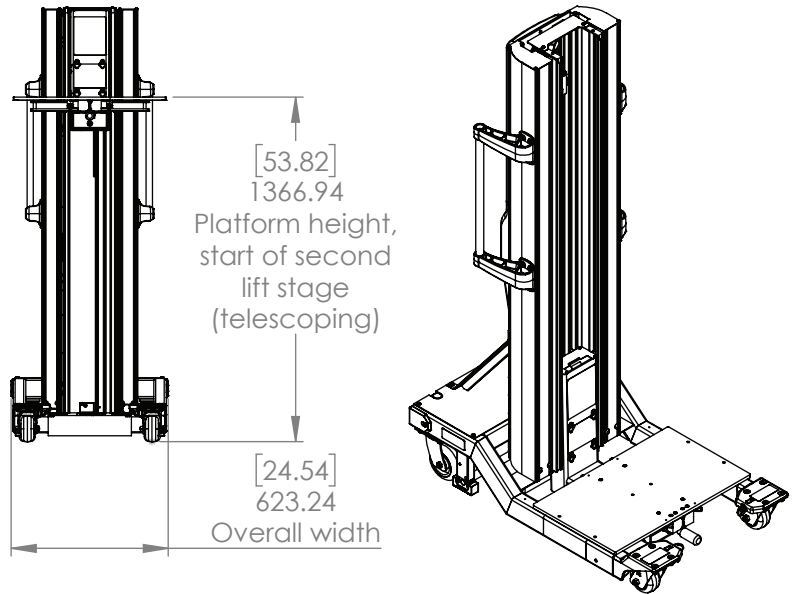

- ✓ 350 lb (159 kg) load capacity
- ✓ Operate in narrow aisles as small as 36" wide (91 cm)
- ✓ Server support to over 52U high (8 ft or 2.44 m)
- ✓ Over 2° of platform angle tilt adjustment
- ✓ Can traverse grades up to a maximum of 6°
- ✓ Optional 3 or 5-year Extended Service and Warranty contracts

Working Dimensions	US	Metric
Platform Height, Extended	8.0'	2.44 m
Platform Height, Lowered	5.3"	13.5 cm
Shelf Movement per side	6.0"	15.2 cm
Movable Platform Width	14.6"	36.8 cm
Platform Length	24"	61.0 cm
Total Platform Width	21"	53.0 cm
Rear Caster Wheel Diameter	5"	12.7 cm
Front Caster Wheel Diameter	4"	10.2 cm
Caster Wheel Width	2"	5.08 cm
Zero Turn Radius*	0°	0°
Aisle & "T" Intersection Turn Limit	32"	81.3 cm
Minimum Aisle Width	25"	63.5 cm

*Unit can pivot on axis when front casters are unlocked

Product Dimensions	US	Metric
Unit Height (Lowered)	5' 8"	1.73m
Unit Height (Raised)	9' 2.8"	2.81m
Length	3' 8"	1.12m
Width	2' 0.5"	0.62m

Capacity and Weight	US	Metric
Capacity at Platform Center	350 lbs	159 kg
Capacity at Platform Edge	200 lb	91 kg
Total Unit Weight	333 lb	151 kg
Shipping Weight	462 lb	210 kg
Rated Cable Failure Load	4000 lb	1814 kg