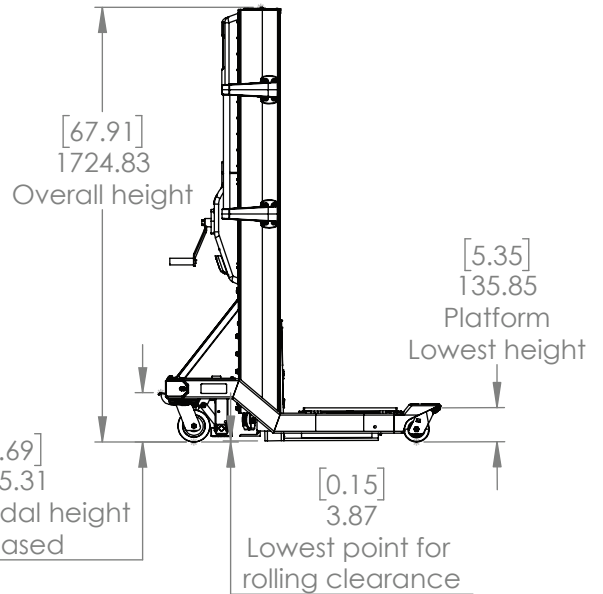

- ✓ 350 lb (159 kg) load capacity
- ✓ Operate in narrow aisles as small as 36" wide (91 cm)
- ✓ Server support to over 52U high (8 ft or 2.44 m)
- ✓ Over 2° of platform angle tilt adjustment
- ✓ Can traverse grades up to a maximum of 6°
- ✓ Optional 3 or 5-year Extended Service and Warranty contracts

Working Dimensions	US	Metric
Platform Height, Extended	8.0'	2.44 m
Platform Height, Lowered	5.3"	13.5 cm
Shelf Movement per side	6.0"	15.2 cm
Movable Platform Width	14.6"	36.8 cm
Platform Length	24"	61.0 cm
Total Platform Width	21"	53.0 cm
Rear Caster Wheel Diameter	5"	12.7 cm
Front Caster Wheel Diameter	4"	10.2 cm
Caster Wheel Width	2"	5.08 cm
Zero Turn Radius*	0°	0°
Aisle & "T" Intersection Turn Limit	32"	81.3 cm
Minimum Aisle Width	25"	63.5 cm

*Unit can pivot on axis when front casters are unlocked

Product Dimensions	US	Metric
Unit Height (Lowered)	5' 8"	1.73m
Unit Height (Raised)	9' 2.8"	2.81m
Length	3' 8"	1.12m
Width	2' 0.5"	0.62m

Capacity and Weight	US	Metric
Capacity at Platform Center	350 lbs	159 kg
Capacity at Platform Edge	200 lb	91 kg
Total Unit Weight	333 lb	151 kg
Shipping Weight	462 lb	210 kg
Rated Cable Failure Load	4000 lb	1814 kg