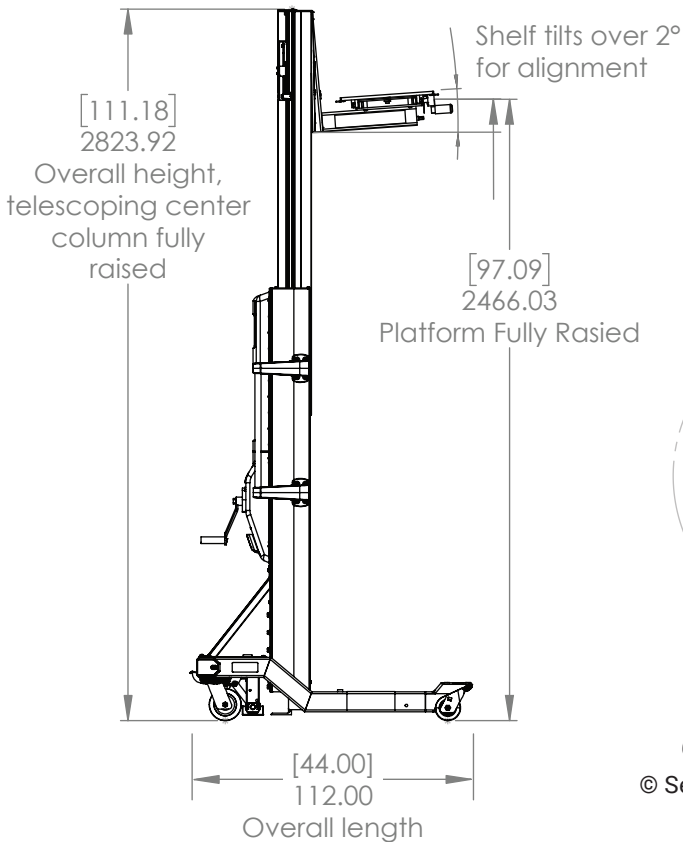

- ✓ 350 lb (159 kg) load capacity
- ✓ Operate in narrow aisles as small as 36" wide (91 cm)
- ✓ Server support to over 52U high (8 ft or 2.44 m)
- ✓ Over 2° of platform angle tilt adjustment
- ✓ Can traverse grades up to a maximum of 6°
- ✓ Optional 3 or 5-year Extended Service and Warranty contracts

Working Dimensions	US	Metric
Platform Height, Extended	8.0'	2.44 m
Platform Height, Lowered	5.3"	13.5 cm
Shelf Movement per side	6.0"	15.2 cm
Movable Platform Width	14.6"	36.8 cm
Platform Length	24"	61.0 cm
Total Platform Width	21"	53.0 cm
Rear Caster Wheel Diameter	5"	12.7 cm
Front Caster Wheel Diameter	4"	10.2 cm
Caster Wheel Width	2"	5.08 cm
Zero Turn Radius*	0°	0°
Aisle & "T" Intersection Turn Limit	32"	81.3 cm
Minimum Aisle Width	25"	63.5 cm

*Unit can pivot on axis when front casters are unlocked

Product Dimensions	US	Metric
Unit Height (Lowered)	5' 8"	1.73m
Unit Height (Raised)	9' 2.8"	2.81m
Length	3' 8"	1.12m
Width	2' 0.5"	0.62m

Capacity and Weight	US	Metric
Capacity at Platform Center	350 lbs	159 kg
Capacity at Platform Edge	200 lb	91 kg
Total Unit Weight	333 lb	151 kg
Shipping Weight	462 lb	210 kg
Rated Cable Failure Load	4000 lb	1814 kg