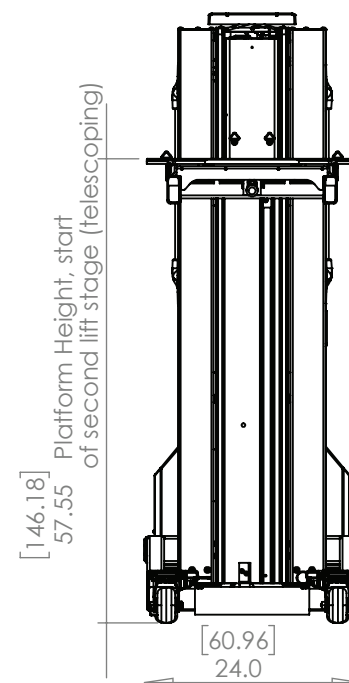

- ✓ 1000 lb (454 kg) lift capacity
- ✓ Lifts and supports servers to over 56U high (8.75 ft or 2.67 m)
- ✓ Side-loading usability for loading parallel to racks on either side of an aisle
- ✓ Optional 1-, 3-, or 5-year Extended Service and Warranty contracts

602.254.1557 • sales@serverlift.com • ServerLIFT.com

© ServerLIFT Corporation, Phoenix, AZ 85023

- Weight: 539 lbs [244.49 kg]
- Shipping Weight: 700 lbs [317.51 kg]
- Zero Turn Radius (can pivot on axis when front casters are unlocked)
- Aisle and "T" Intersection turn limit: 34" [86.36 cm]
- Side Shelf distance: 6" each side - 12" total travel [30.48 cm]
- Minimum Aisle Width: 25" [63 cm]
- Shelf upper height, fully extended: 8.73'
- Shelf lowest height: 5.21" [13.23 cm] off the ground
- Maximum load capacity rating: 1000 lbs [453.59 kg]