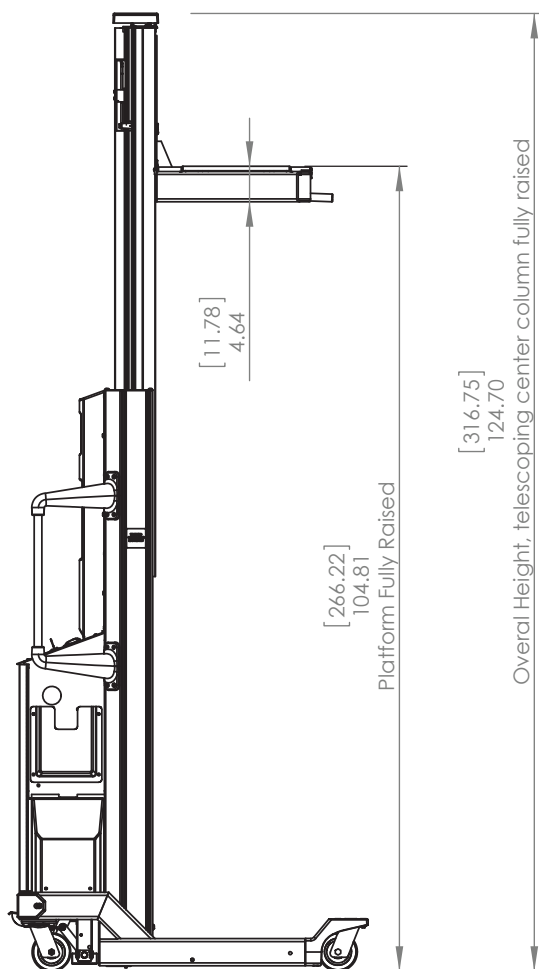

- ✓ 1000 lb (454 kg) lift capacity
- ✓ Lifts and supports servers to over 56U high (8.75 ft or 2.67 m)
- ✓ Side-loading usability for loading parallel to racks on either side of an aisle
- ✓ Optional 1-, 3-, or 5-year Extended Service and Warranty contracts

602.254.1557 • sales@serverlift.com • ServerLIFT.com

© ServerLIFT Corporation, Phoenix, AZ 85023

- Weight: 539 lbs [244.49 kg]
- Shipping Weight: 700 lbs [317.51 kg]
- Zero Turn Radius (can pivot on axis when front casters are unlocked)
- Aisle and "T" Intersection turn limit: 34" [86.36 cm]
- Side Shelf distance: 6" each side - 12" total travel [30.48 cm]
- Minimum Aisle Width: 25" [63 cm]
- Shelf upper height, fully extended: 8.73'
- Shelf lowest height: 5.21" [13.23 cm] off the ground
- Maximum load capacity rating: 1000 lbs [453.59 kg]