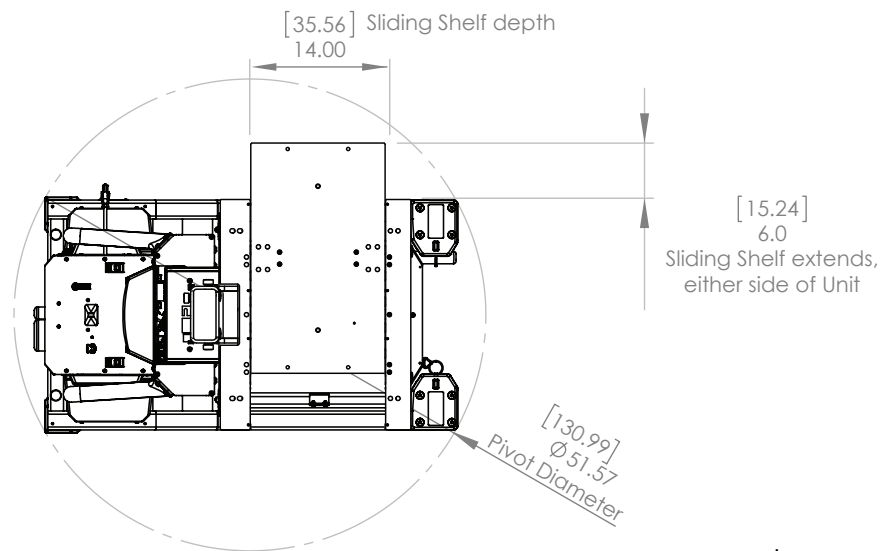

- ✓ 1000 lb (454 kg) lift capacity
- ✓ Lifts and supports servers to over 56U high (8.75 ft or 2.67 m)
- ✓ Side-loading usability for loading parallel to racks on either side of an aisle
- ✓ Optional 1-, 3-, or 5-year Extended Service and Warranty contracts

602.254.1557 • sales@serverlift.com • ServerLIFT.com

© ServerLIFT Corporation, Phoenix, AZ 85023

- Weight: 539 lbs [244.49 kg]
- Shipping Weight: 700 lbs [317.51 kg]
- Zero Turn Radius (can pivot on axis when front casters are unlocked)
- Aisle and "T" Intersection turn limit: 34" [86.36 cm]
- Side Shelf distance: 6" each side - 12" total travel [30.48 cm]
- Minimum Aisle Width: 25" [63 cm]
- Shelf upper height, fully extended: 8.73'
- Shelf lowest height: 5.21" [13.23 cm] off the ground
- Maximum load capacity rating: 1000 lbs [453.59 kg]