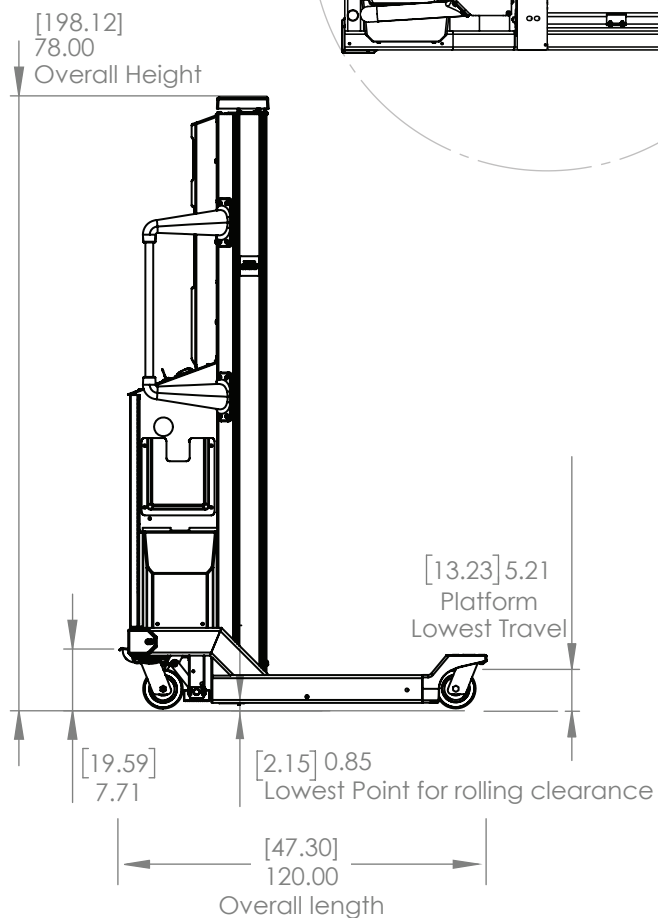

- ✓ 1000 lb (454 kg) lift capacity
- ✓ Lifts and supports servers to over 56U high (8.75 ft or 2.67 m)
- ✓ Side-loading usability for loading parallel to racks on either side of an aisle
- ✓ Optional 1-, 3-, or 5-year Extended Service and Warranty contracts

602.254.1557 • sales@serverlift.com • ServerLIFT.com

© ServerLIFT Corporation, Phoenix, AZ 85023

- Weight: 539 lbs [244.49 kg]
- Shipping Weight: 700 lbs [317.51 kg]
- Zero Turn Radius (can pivot on axis when front casters are unlocked)
- Aisle and "T" Intersection turn limit: 34" [86.36 cm]
- Side Shelf distance: 6" each side - 12" total travel [30.48 cm]
- Minimum Aisle Width: 25" [63 cm]
- Shelf upper height, fully extended: 8.73'
- Shelf lowest height: 5.21" [13.23 cm] off the ground
- Maximum load capacity rating: 1000 lbs [453.59 kg]