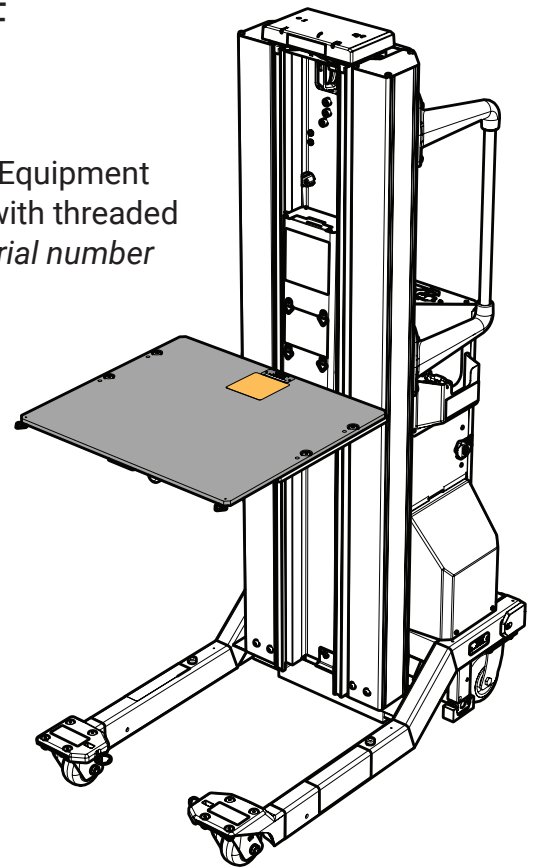

WS-2X WIDE SHELF INSTRUCTION SHEET

The ServerLIFT WS-2X Wide Shelf add on attachment provides additional reach to any side-loading ServerLIFT device or PL-500X Platform Extension.

INCLUDED WITH WS-2X WIDE SHELF:

- (1) Wide Shelf Plate
- (4) Button Head Screws
- (1) Hex Wrench

INSTALLING THE WS-2X WIDE SHELF ON SL-500X OR SL-350X LIFTS:

1. Place Wide Shelf Plate onto ServerLIFT SL-500X or SL-350X Equipment Platform. Line up securing screw holes of Wide Shelf Plate with threaded holes on SL-500X or SL-350X Equipment Platform. *NOTE: Serial number and labels of Wide Shelf Plate should be facing down.*
2. Secure Wide Shelf Plate to the SL-500X or SL-350X Equipment Platform with provided Button Head Screws using provided Hex Wrench in all four locations as shown.

INSTALLING THE WS-2X WIDE SHELF ON THE PL-500X PLATFORM EXTENSION:

1. Place Wide Shelf Plate onto ServerLIFT PL-500X Platform Extension. Line up securing screw holes of Wide Shelf Plate with threaded holes on PL-500X Platform Extension.

NOTE: Serial number and labels of Wide Shelf Plate should be facing down.

2. Secure Wide Shelf Plate to the PL-500X Platform Extension with provided Button Head Screws using provided Hex Wrench in all four locations as shown.