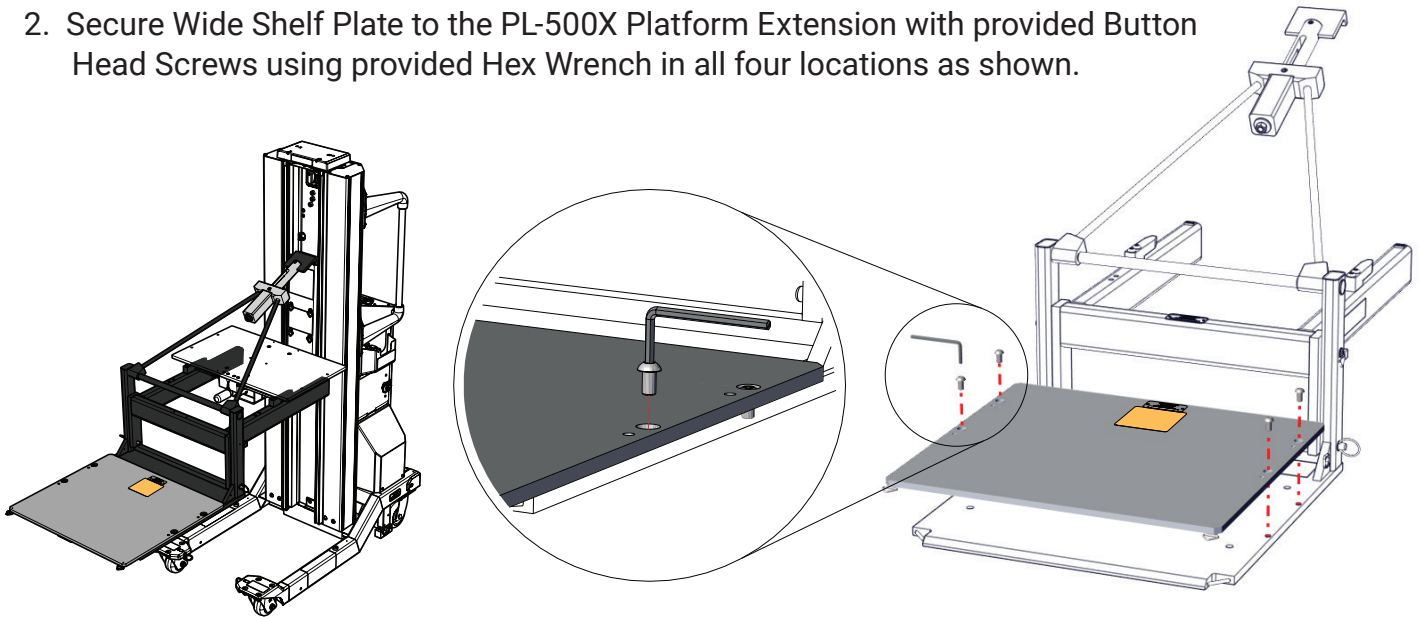

WS-2X WIDE SHELF INSTRUCTION SHEET

The ServerLIFT WS-2X Wide Shelf add on attachment provides additional reach to any side-loading ServerLIFT device or PL-500X Platform Extension.

INCLUDED WITH WS-2X WIDE SHELF:

- (1) Wide Shelf Plate
- (4) Button Head Screws
- (1) Hex Wrench

INSTALLING THE WS-2X WIDE SHELF ON SL-500X OR SL-350X LIFTS:

1. Place Wide Shelf Plate onto ServerLIFT SL-500X or SL-350X Equipment Platform. Line up securing screw holes of Wide Shelf Plate with threaded holes on SL-500X or SL-350X Equipment Platform. *NOTE: Serial number and labels of Wide Shelf Plate should be facing down.*
2. Secure Wide Shelf Plate to the SL-500X or SL-350X Equipment Platform with provided Button Head Screws using provided Hex Wrench in all four locations as shown.

INSTALLING THE WS-2X WIDE SHELF ON THE PL-500X PLATFORM EXTENSION:

1. Place Wide Shelf Plate onto ServerLIFT PL-500X Platform Extension. Line up securing screw holes of Wide Shelf Plate with threaded holes on PL-500X Platform Extension.

NOTE: Serial number and labels of Wide Shelf Plate should be facing down.

2. Secure Wide Shelf Plate to the PL-500X Platform Extension with provided Button Head Screws using provided Hex Wrench in all four locations as shown.