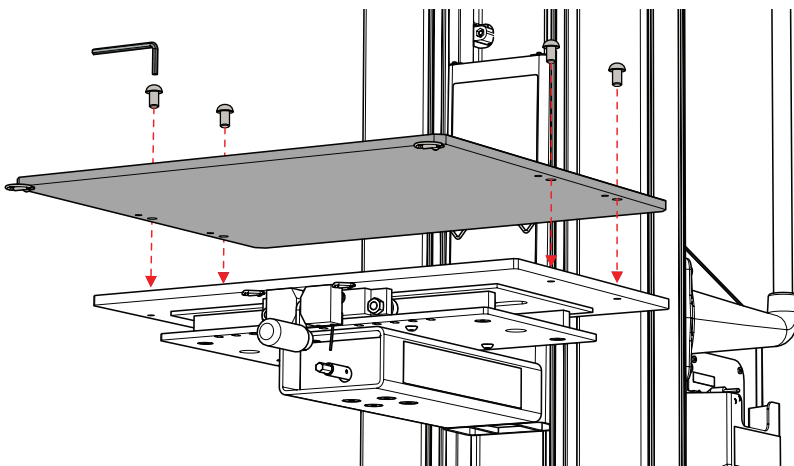

WS-2X WIDE SHELF INSTRUCTION SHEET

The ServerLIFT WS-2X Wide Shelf add on attachment provides additional reach to any side-loading ServerLIFT device or PL-500X Platform Extension.

INCLUDED WITH WS-2X WIDE SHELF:

- (1) Wide Shelf Plate
- (4) Button Head Screws
- (1) Hex Wrench

INSTALLING THE WS-2X WIDE SHELF ON SL-500X OR SL-350X LIFTS:

1. Place Wide Shelf Plate onto ServerLIFT SL-500X or SL-350X Equipment Platform. Line up securing screw holes of Wide Shelf Plate with threaded holes on SL-500X or SL-350X Equipment Platform. *NOTE: Serial number and labels of Wide Shelf Plate should be facing down.*
2. Secure Wide Shelf Plate to the SL-500X or SL-350X Equipment Platform with provided Button Head Screws using provided Hex Wrench in all four locations as shown.

INSTALLING THE WS-2X WIDE SHELF ON THE PL-500X PLATFORM EXTENSION:

1. Place Wide Shelf Plate onto ServerLIFT PL-500X Platform Extension. Line up securing screw holes of Wide Shelf Plate with threaded holes on PL-500X Platform Extension.

NOTE: Serial number and labels of Wide Shelf Plate should be facing down.

2. Secure Wide Shelf Plate to the PL-500X Platform Extension with provided Button Head Screws using provided Hex Wrench in all four locations as shown.