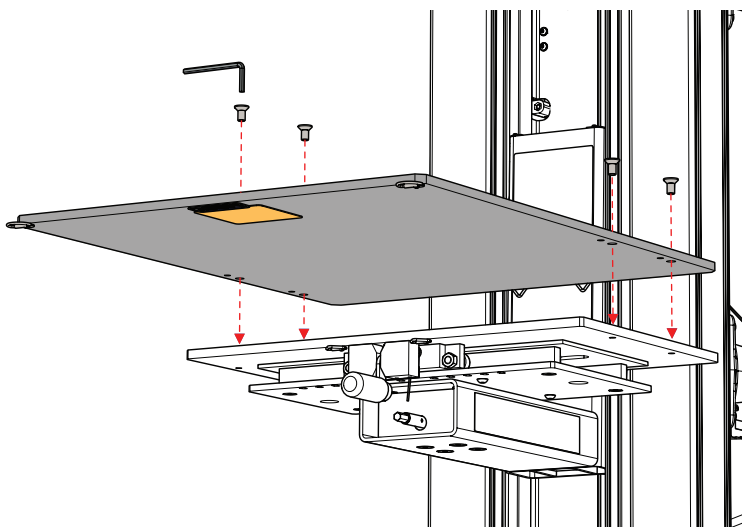

WS-3X WIDE SHELF INSTRUCTION SHEET

The ServerLIFT WS-3X Wide Shelf add on attachment provides additional reach to any side-loading ServerLIFT device or PL-500X Platform Extension.

INCLUDED WITH WS-3X WIDE SHELF:

- (1) Wide Shelf Plate
- (4) Flat Head Screws
- (1) Hex Wrench

INSTALLING THE WS-3X WIDE SHELF:

1. Place Wide Shelf Plate onto ServerLIFT SL-500X Equipment Platform. Line up securing screw holes of Wide Shelf Plate with threaded holes on SL-500X Equipment Platform. *NOTE: Serial number and labels of Wide Shelf Plate should be facing down.*
2. Secure Wide Shelf Plate to the SL-500X Equipment Platform with provided Flat Head Screws using provided Hex Wrench in all four locations as shown.

INSTALLING THE WS-3X WIDE SHELF ON THE PL-500X PLATFORM EXTENSION:

1. Place Wide Shelf Plate onto ServerLIFT PL-500X Platform Extension. Line up securing screw holes of Wide Shelf Plate with threaded holes on PL-500X Platform Extension.

NOTE: Serial number and labels of Wide Shelf Plate should be facing down.

2. Secure Wide Shelf Plate to the PL-500X Platform Extension with provided Flat Head Screws using provided Hex Wrench in all four locations as shown.