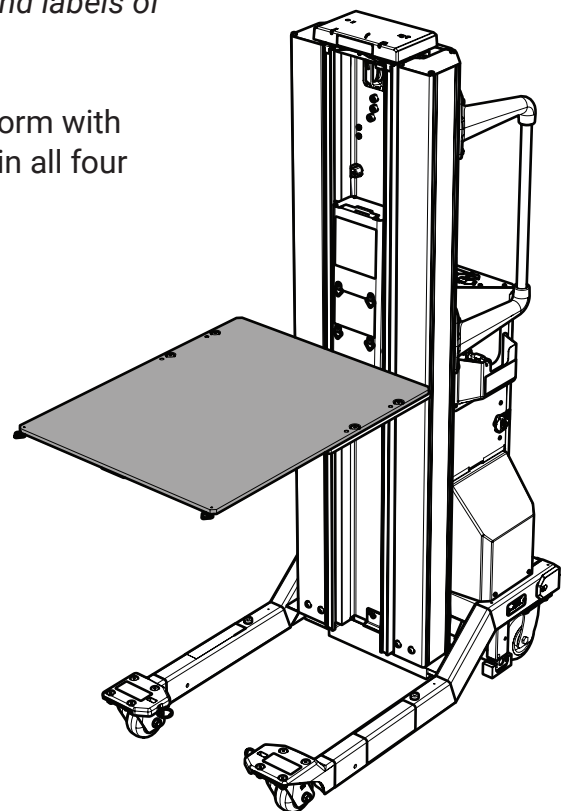

WS-3X WIDE SHELF INSTRUCTION SHEET

The ServerLIFT WS-3X Wide Shelf add on attachment provides additional reach to any side-loading ServerLIFT device or PL-500X Platform Extension.

INCLUDED WITH WS-3X WIDE SHELF:

- (1) Wide Shelf Plate
- (4) Flat Head Screws
- (1) Hex Wrench

INSTALLING THE WS-3X WIDE SHELF:

1. Place Wide Shelf Plate onto ServerLIFT SL-500X Equipment Platform. Line up securing screw holes of Wide Shelf Plate with threaded holes on SL-500X Equipment Platform. *NOTE: Serial number and labels of Wide Shelf Plate should be facing down.*
2. Secure Wide Shelf Plate to the SL-500X Equipment Platform with provided Flat Head Screws using provided Hex Wrench in all four locations as shown.

INSTALLING THE WS-3X WIDE SHELF ON THE PL-500X PLATFORM EXTENSION:

1. Place Wide Shelf Plate onto ServerLIFT PL-500X Platform Extension. Line up securing screw holes of Wide Shelf Plate with threaded holes on PL-500X Platform Extension.

NOTE: Serial number and labels of Wide Shelf Plate should be facing down.

2. Secure Wide Shelf Plate to the PL-500X Platform Extension with provided Flat Head Screws using provided Hex Wrench in all four locations as shown.