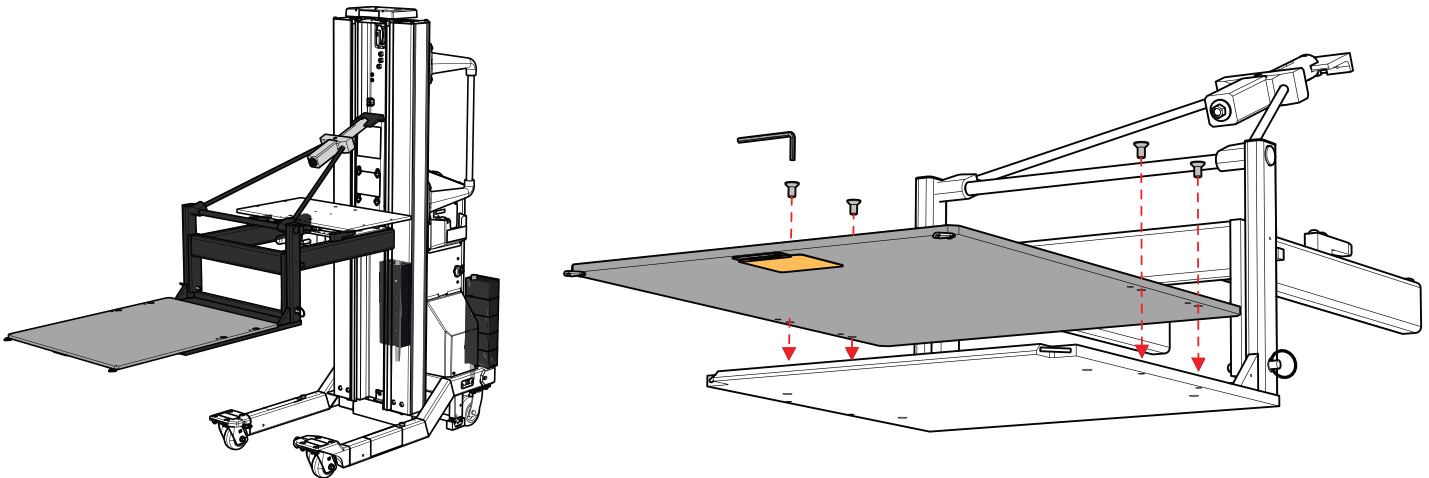

WS-3X WIDE SHELF INSTRUCTION SHEET

The ServerLIFT WS-3X Wide Shelf add on attachment provides additional reach to any side-loading ServerLIFT device or PL-500X Platform Extension.

INCLUDED WITH WS-3X WIDE SHELF:

- (1) Wide Shelf Plate
- (4) Flat Head Screws
- (1) Hex Wrench

INSTALLING THE WS-3X WIDE SHELF:

1. Place Wide Shelf Plate onto ServerLIFT SL-500X Equipment Platform. Line up securing screw holes of Wide Shelf Plate with threaded holes on SL-500X Equipment Platform. *NOTE: Serial number and labels of Wide Shelf Plate should be facing down.*
2. Secure Wide Shelf Plate to the SL-500X Equipment Platform with provided Flat Head Screws using provided Hex Wrench in all four locations as shown.

INSTALLING THE WS-3X WIDE SHELF ON THE PL-500X PLATFORM EXTENSION:

1. Place Wide Shelf Plate onto ServerLIFT PL-500X Platform Extension. Line up securing screw holes of Wide Shelf Plate with threaded holes on PL-500X Platform Extension.

NOTE: Serial number and labels of Wide Shelf Plate should be facing down.

2. Secure Wide Shelf Plate to the PL-500X Platform Extension with provided Flat Head Screws using provided Hex Wrench in all four locations as shown.